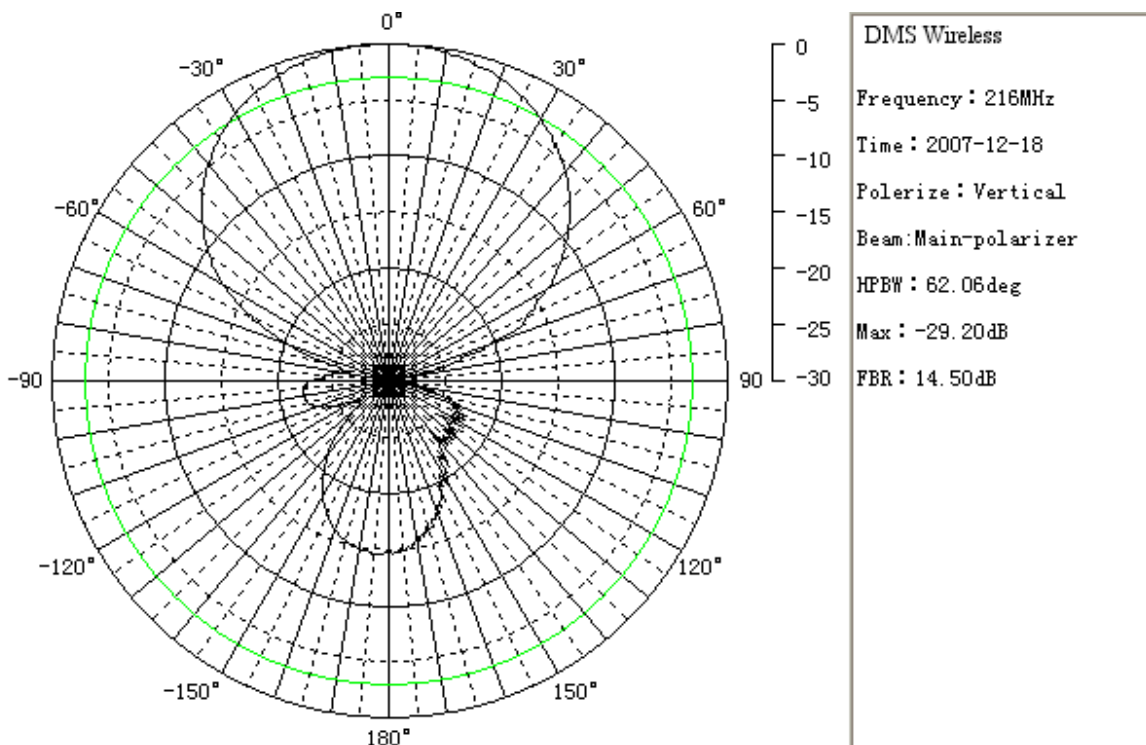

Radiation Patterns YA21609W