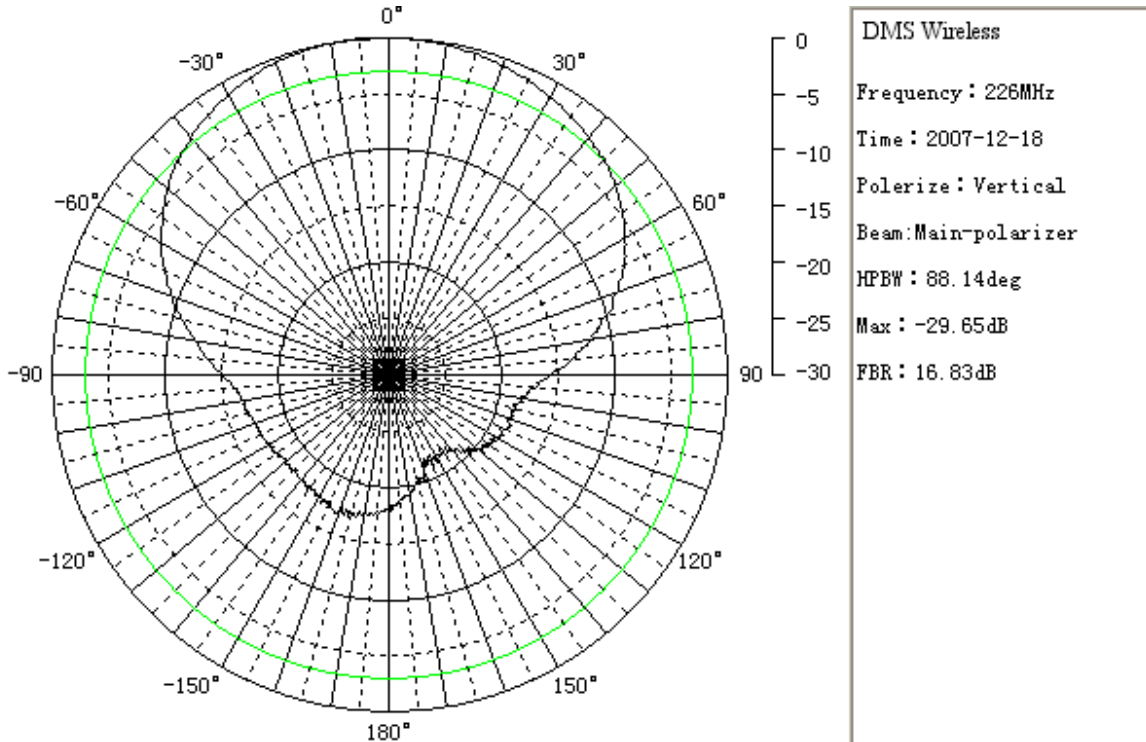

Radiation Patterns YA21609W