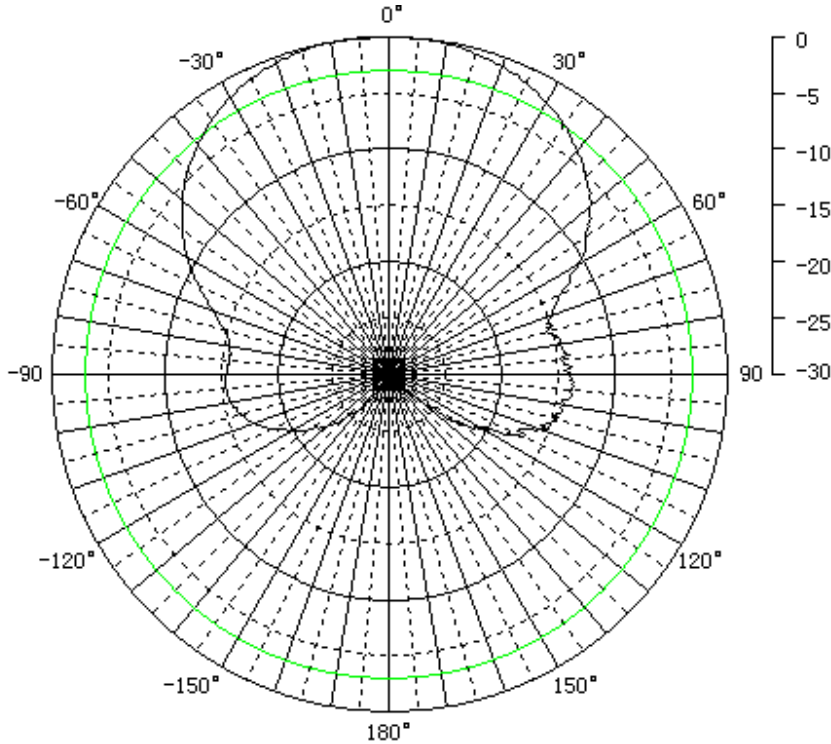

Radiation Patterns YA21610W

DMS Wireless
Frequency : 226MHz
Time : 2007-12-30
Polarize : Vertical
Beam: Main-polarizer
HPBW : 72.63deg
Max : -27.54dB
FBR : 27.88dB