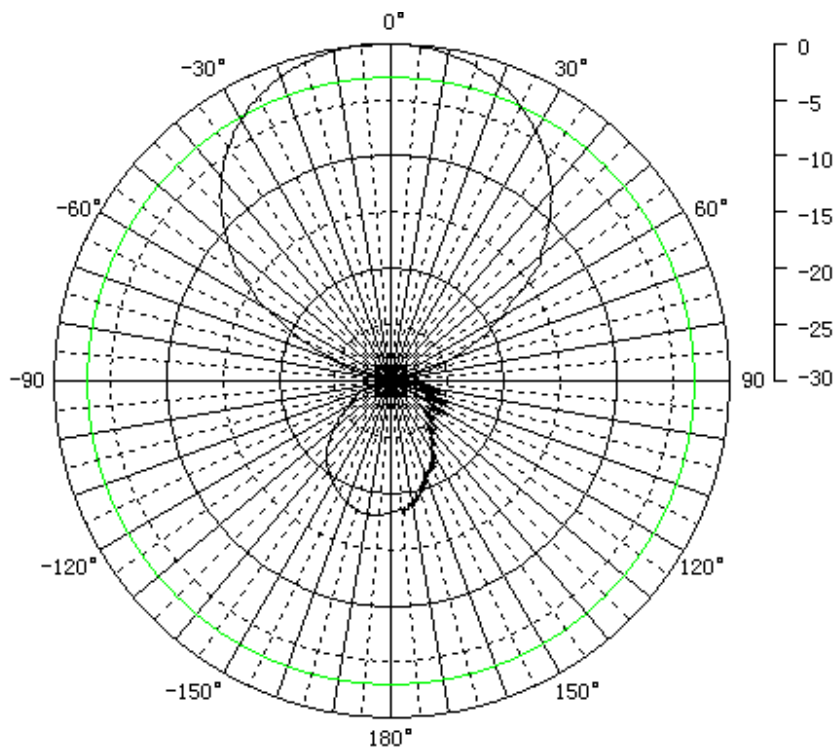

**Radiation Patterns**  
**YA21611W**

**Radiation Patterns**  
**YA21611W**

DMS Wireless

Frequency : 226MHz

Time : 2007-12-30

Polarize : Vertical

Beam: Main-polarizer

HPBW : 65.76deg

Max : -27.68dB

FBR : 19.21dB

DMS Wireless

Frequency : 216MHz

Time : 2007-12-30

Polarize : Vertical

Beam: Main-polarizer

HPBW : 53.86deg