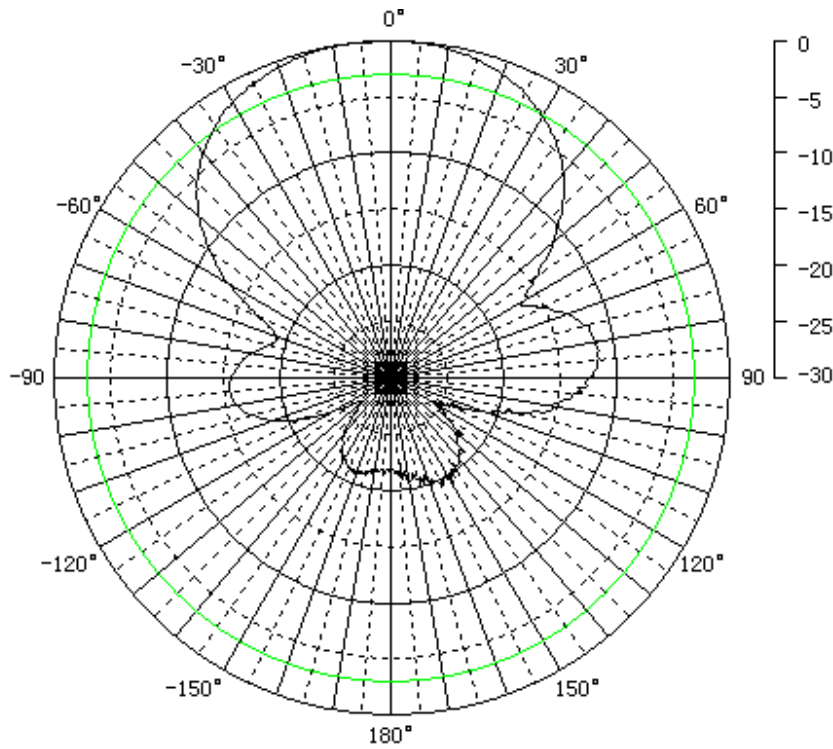

**Radiation Patterns**  
**YA21611W**

**Radiation Patterns**  
**YA21611W**

DMS Wireless

Frequency : 226MHz

Time : 2007-12-30

Polarize : Vertical

Beam: Main-polarizer

HPBW : 65.76deg

Max : -27.68dB

FBR : 19.21dB

DMS Wireless

Frequency : 216MHz

Time : 2007-12-30

Polarize : Vertical

Beam: Main-polarizer

HPBW : 53.86deg