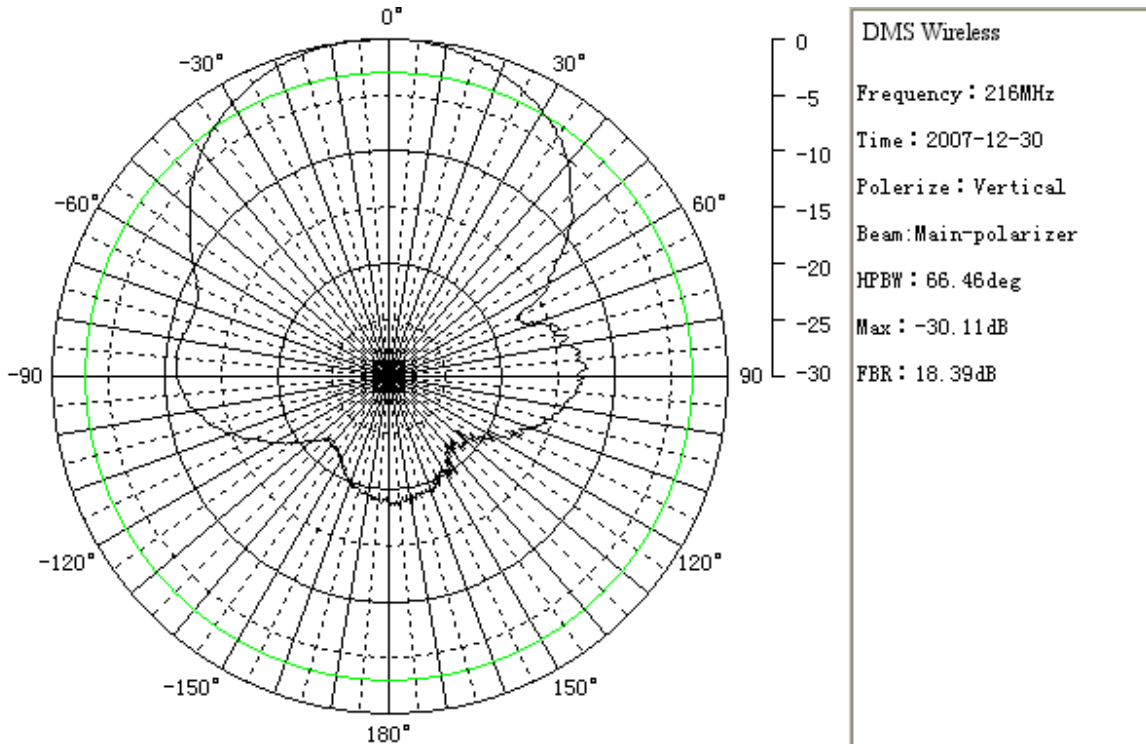

**Radiation Patterns**  
**YA21611W**

**Radiation Patterns**  
**YA21611W**

DMS Wireless

Frequency : 226MHz

Time : 2007-12-30

Polarize : Vertical

Beam: Main-polarizer

HPBW : 65.76deg

Max : -27.68dB

FBR : 19.21dB

DMS Wireless

Frequency : 216MHz

Time : 2007-12-30

Polarize : Vertical

Beam: Main-polarizer

HPBW : 53.86deg