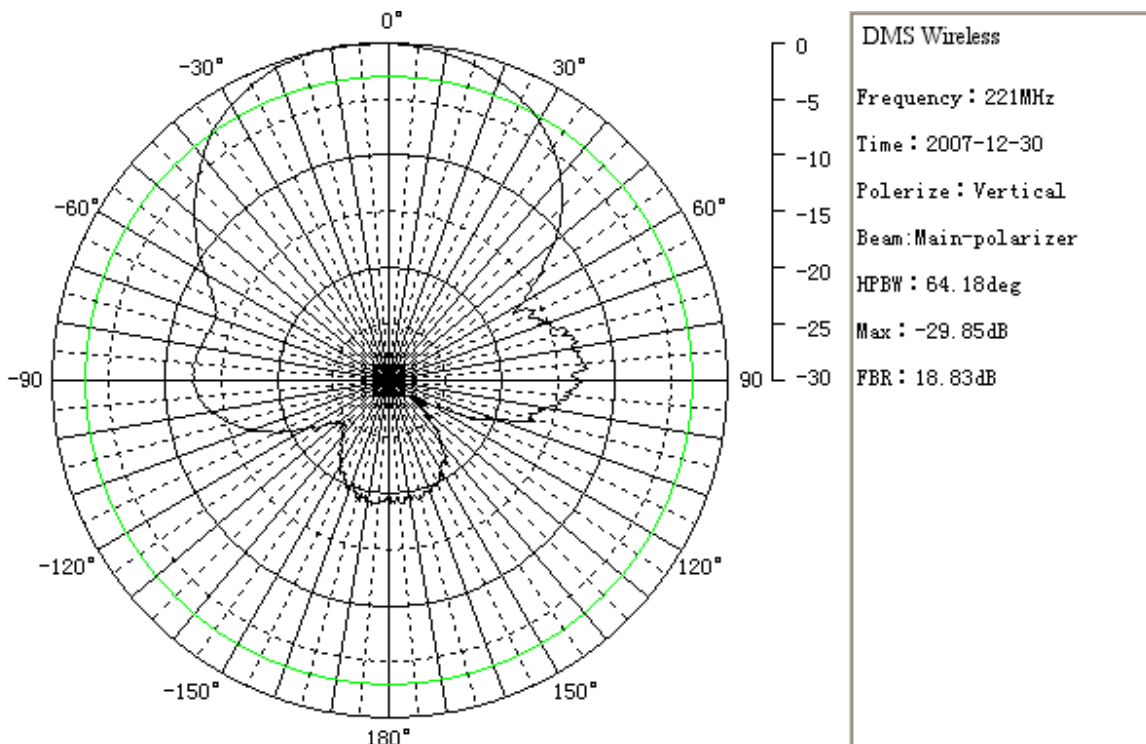

**Radiation Patterns**  
**YA21611W**

**Radiation Patterns**  
**YA21611W**

DMS Wireless

Frequency : 226MHz

Time : 2007-12-30

Polarize : Vertical

Beam: Main-polarizer

HPBW : 65.76deg

Max : -27.68dB

FBR : 19.21dB

DMS Wireless

Frequency : 216MHz

Time : 2007-12-30

Polarize : Vertical

Beam: Main-polarizer

HPBW : 53.86deg