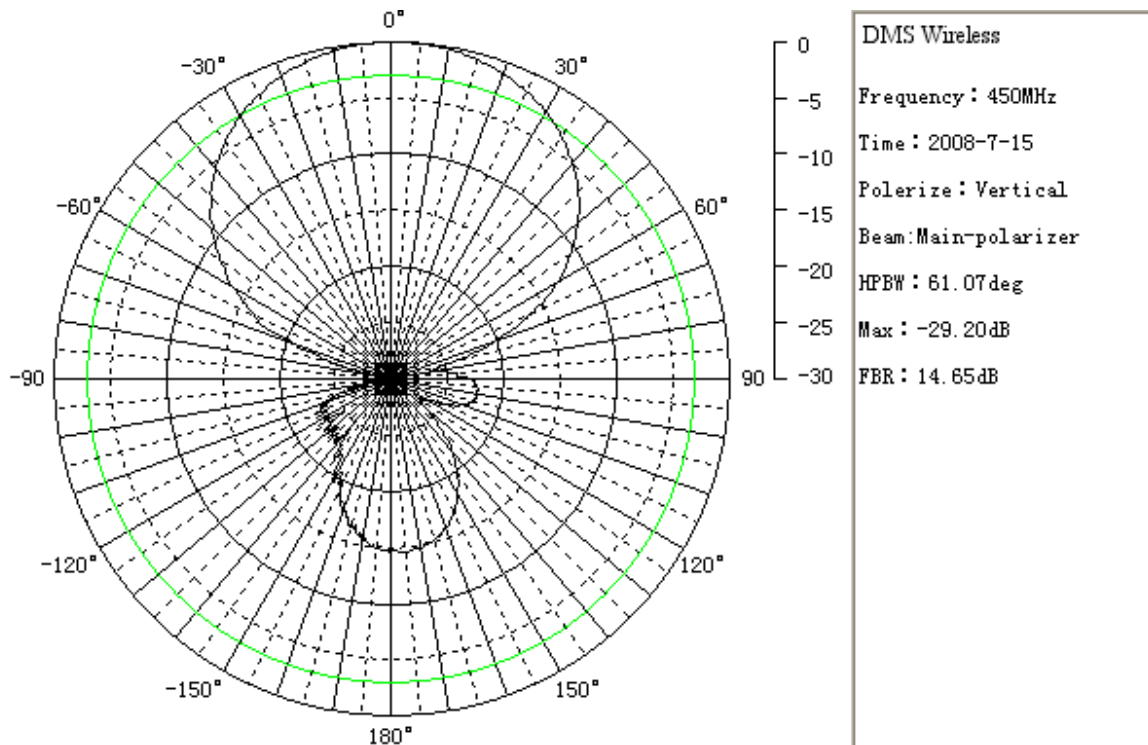

Radiation Patterns YA4509W