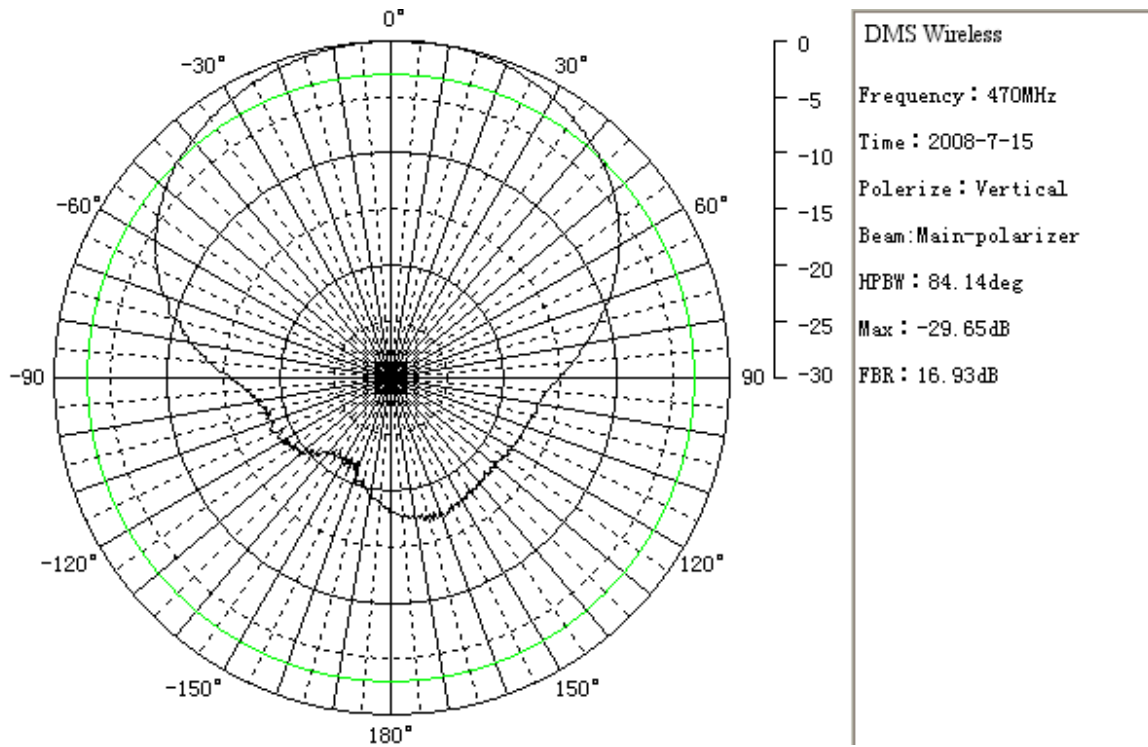

Radiation Patterns YA4509W