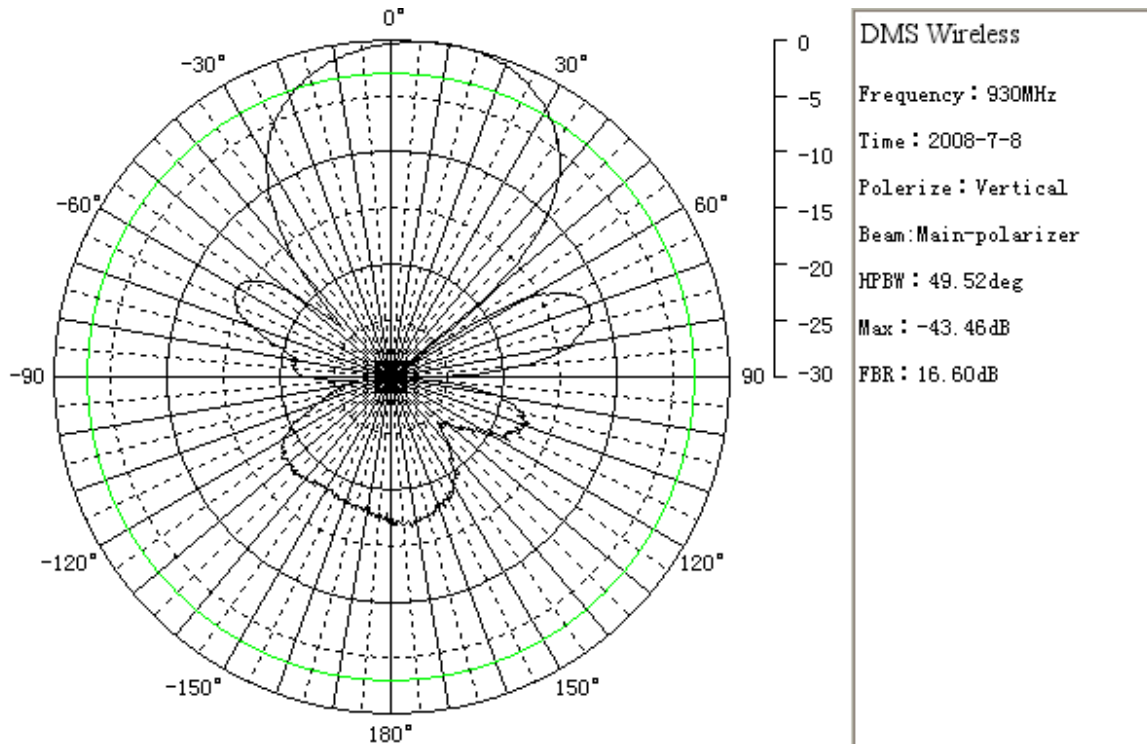

320 Northpoint Parkway SE
Suite B & C
Acworth, GA 30102 USA
Tel: 770-529-6800
Fax: 770-529-6840
www.dmswireless.com

Radiation Patterns YA90012W

DMS Wireless
Frequency : 900MHz
Time : 2008-7-8
Polarize : Vertical
Beam: Main-polarizer
HPBW : 52.87deg
Max : -43.45dB
FBR : 17.68dB

DMS Wireless
Frequency : 915MHz
Time : 2008-7-8
Polarize : Vertical
Beam: Main-polarizer
HPBW : 51.66deg
Max : -42.99dB
FBR : 15.41dB

Radiation Patterns
YA90012W

Radiation Patterns
YA90012W