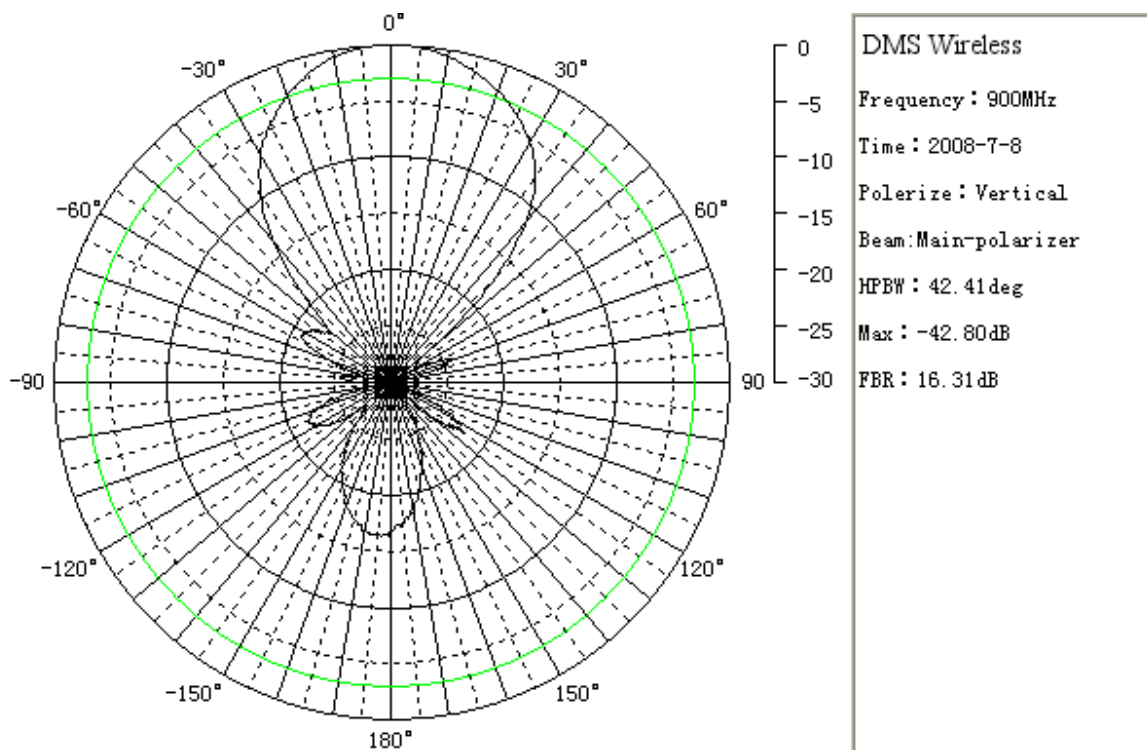

320 Northpoint Parkway SE
Suite B & C
Acworth, GA 30102 USA
Tel: 770-529-6800
Fax: 770-529-6840
www.dmswireless.com

Radiation Patterns YA90012W

DMS Wireless
Frequency : 900MHz
Time : 2008-7-8
Polarize : Vertical
Beam: Main-polarizer
HPBW : 52.87deg
Max : -43.45dB
FBR : 17.68dB

DMS Wireless
Frequency : 915MHz
Time : 2008-7-8
Polarize : Vertical
Beam: Main-polarizer
HPBW : 51.66deg
Max : -42.99dB
FBR : 15.41dB

Radiation Patterns
YA90012W

Radiation Patterns
YA90012W