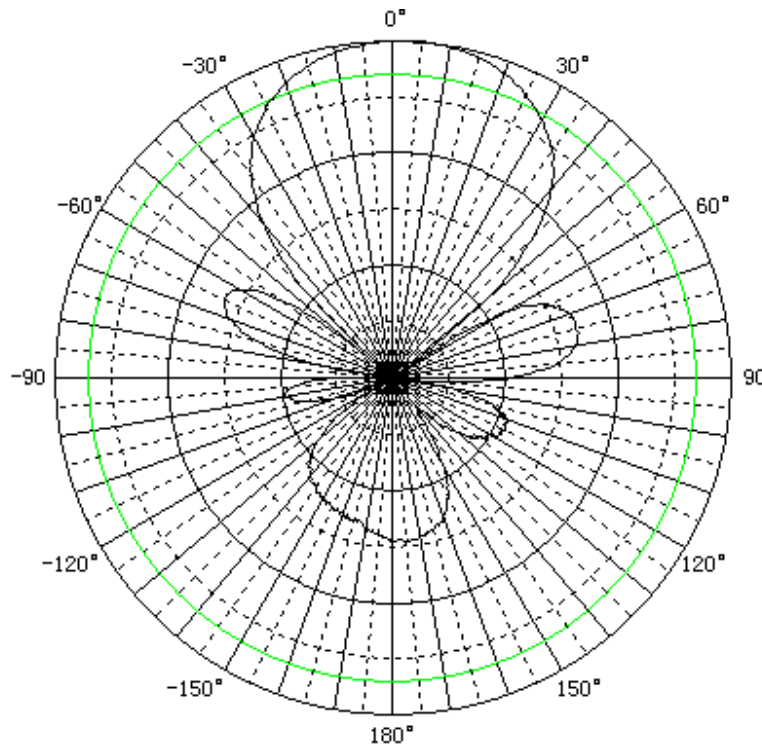

320 Northpoint Parkway SE
Suite B & C
Acworth, GA 30102 USA
Tel: 770-529-6800
Fax: 770-529-6840
www.dmswireless.com

Radiation Patterns YA90012W

DMS Wireless
Frequency : 900MHz
Time : 2008-7-8
Polarize : Vertical
Beam: Main-polarizer
HPBW : 52.87deg
Max : -43.45dB
FBR : 17.68dB

DMS Wireless
Frequency : 915MHz
Time : 2008-7-8
Polarize : Vertical
Beam: Main-polarizer
HPBW : 51.66deg
Max : -42.99dB
FBR : 15.41dB

Radiation Patterns
YA90012W

Radiation Patterns
YA90012W