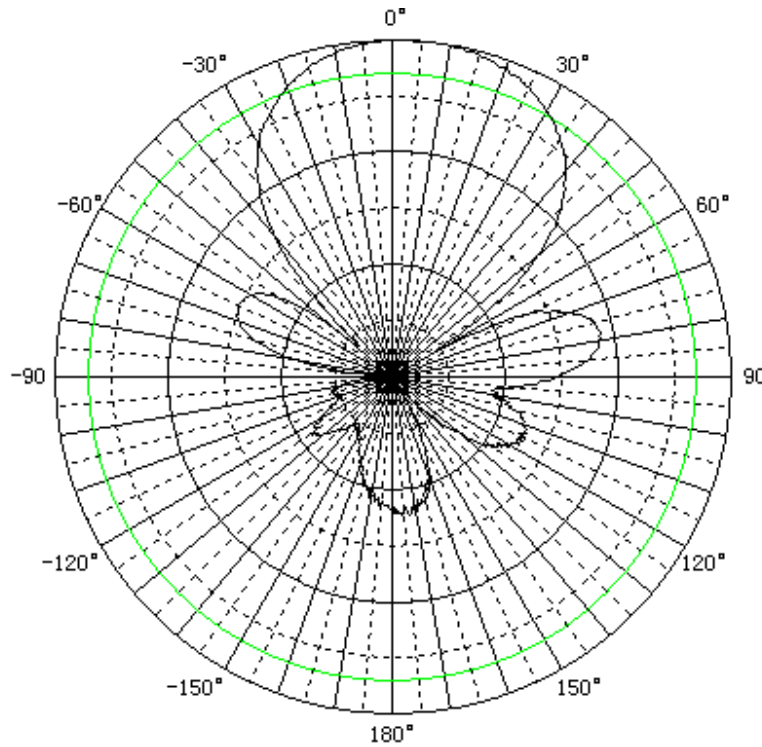

320 Northpoint Parkway SE
Suite B & C
Acworth, GA 30102 USA
Tel: 770-529-6800
Fax: 770-529-6840
www.dmswireless.com

Radiation Patterns YA90012W

DMS Wireless
Frequency : 900MHz
Time : 2008-7-8
Polarize : Vertical
Beam: Main-polarizer
HPBW : 52.87deg
Max : -43.45dB
FBR : 17.68dB

DMS Wireless
Frequency : 915MHz
Time : 2008-7-8
Polarize : Vertical
Beam: Main-polarizer
HPBW : 51.66deg
Max : -42.99dB
FBR : 15.41dB

Radiation Patterns
YA90012W

Radiation Patterns
YA90012W