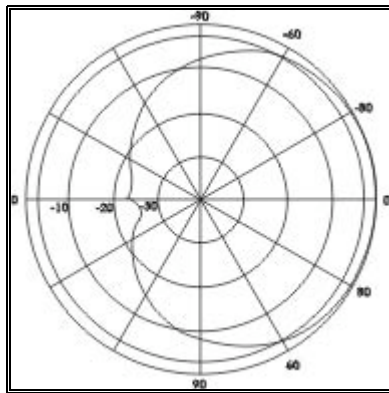

320 Northpoint Parkway SE
Suite B & C
Acworth, GA 30102 USA
Tel: 770-529-6800
Fax: 770-529-6840

Radiation Patterns

PA9006515DP
Panel Directional Antenna
900 MHz
65 Degrees
14 dBi gain
45 degrees Vertical Polarization
Dual Polarization

Horizontal Plane

Vertical Plane