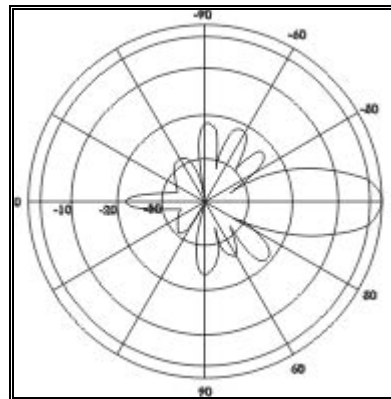

320 Northpoint Parkway SE
Suite B & C
Acworth, GA 30102 USA
Tel: 770-529-6800
Fax: 770-529-6840

Radiation Patterns

PA9006515DP
Panel Directional Antenna
900 MHz
65 Degrees
14 dBi gain
45 degrees Vertical Polarization
Dual Polarization

Horizontal Plane

Vertical Plane