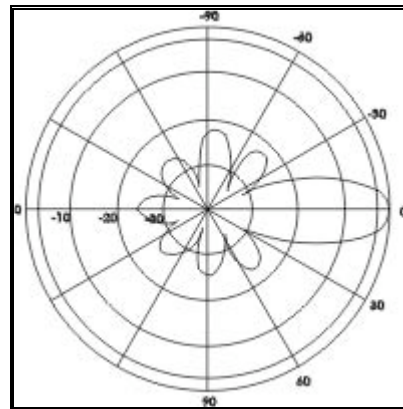

320 Northpoint Parkway SE
Suite B & C
Acworth, GA 30102 USA
Tel: 770-529-6800
Fax: 770-529-6840

Radiation Patterns

PA90090135V
Panel Directional Antenna
900 MHz
90 Degrees
13.5 dBi gain
Vertical Polarization

Horizontal Plane

Vertical Plane