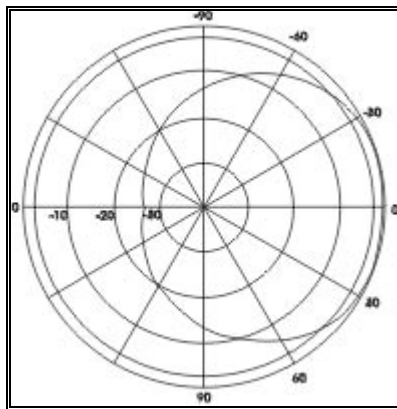

320 Northpoint Parkway SE
Suite B & C
Acworth, GA 30102 USA
Tel: 770-529-6800
Fax: 770-529-6840

Radiation Patterns

PA90090135V
Panel Directional Antenna
900 MHz
90 Degrees
13.5 dBi gain
Vertical Polarization

Horizontal Plane

Vertical Plane