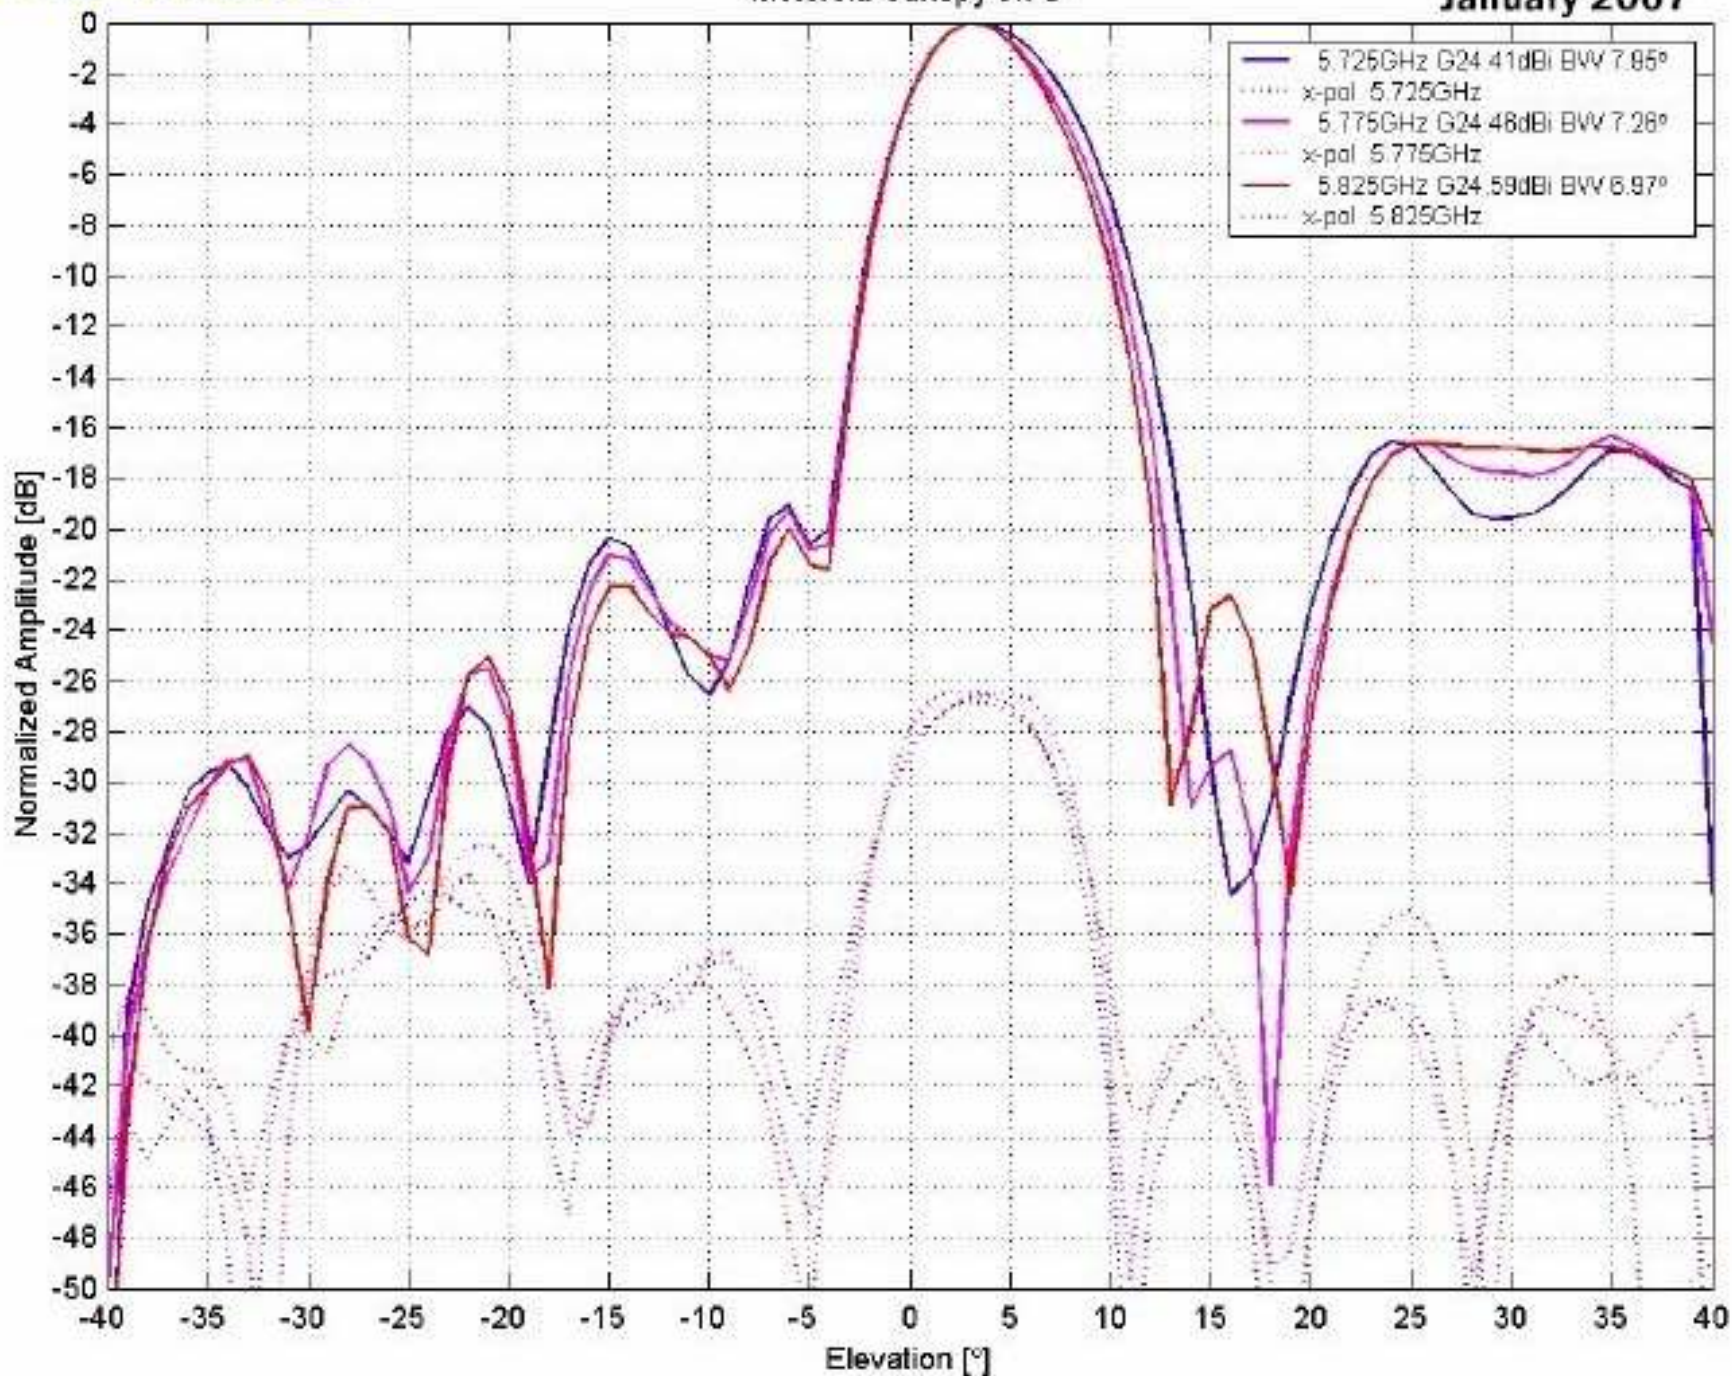

GAMC24R Elevation

Motorola Canopy 5.7G

January 2007

GAMC24R Azimuth

Motorola Canopy 5.7G

January 2007