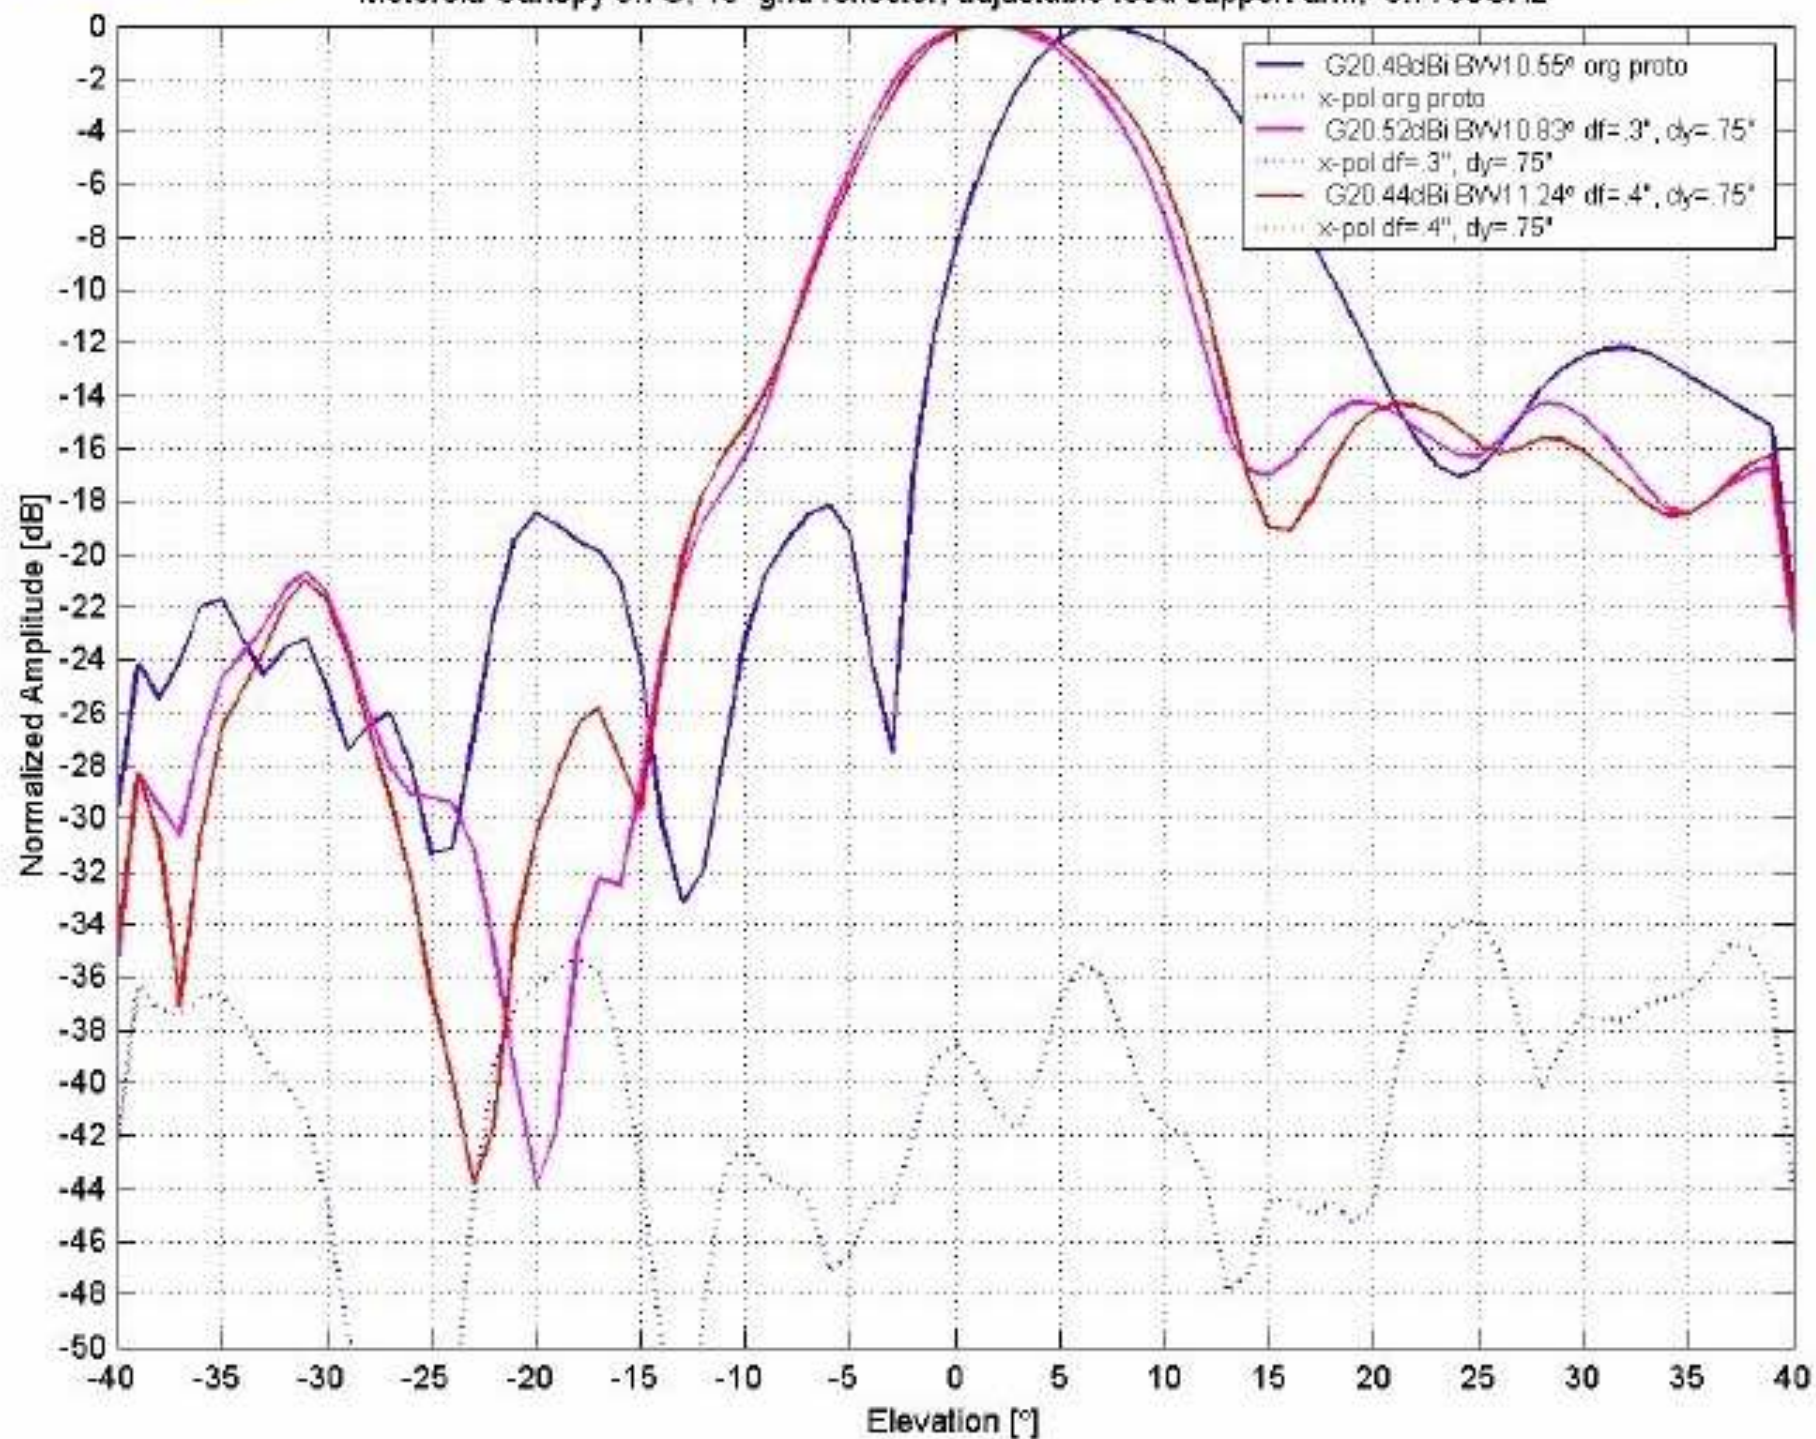

GAMC18R Elevation

January 2007

Motorola Canopy 5.7G, 18" grid reflector, adjustable feed support arm, 5.7750GHz

GAMC18R Azimuth

January 2007

Motorola Canopy 5.7G, 18" grid reflector, adjustable feed support arm, 5.7750GHz